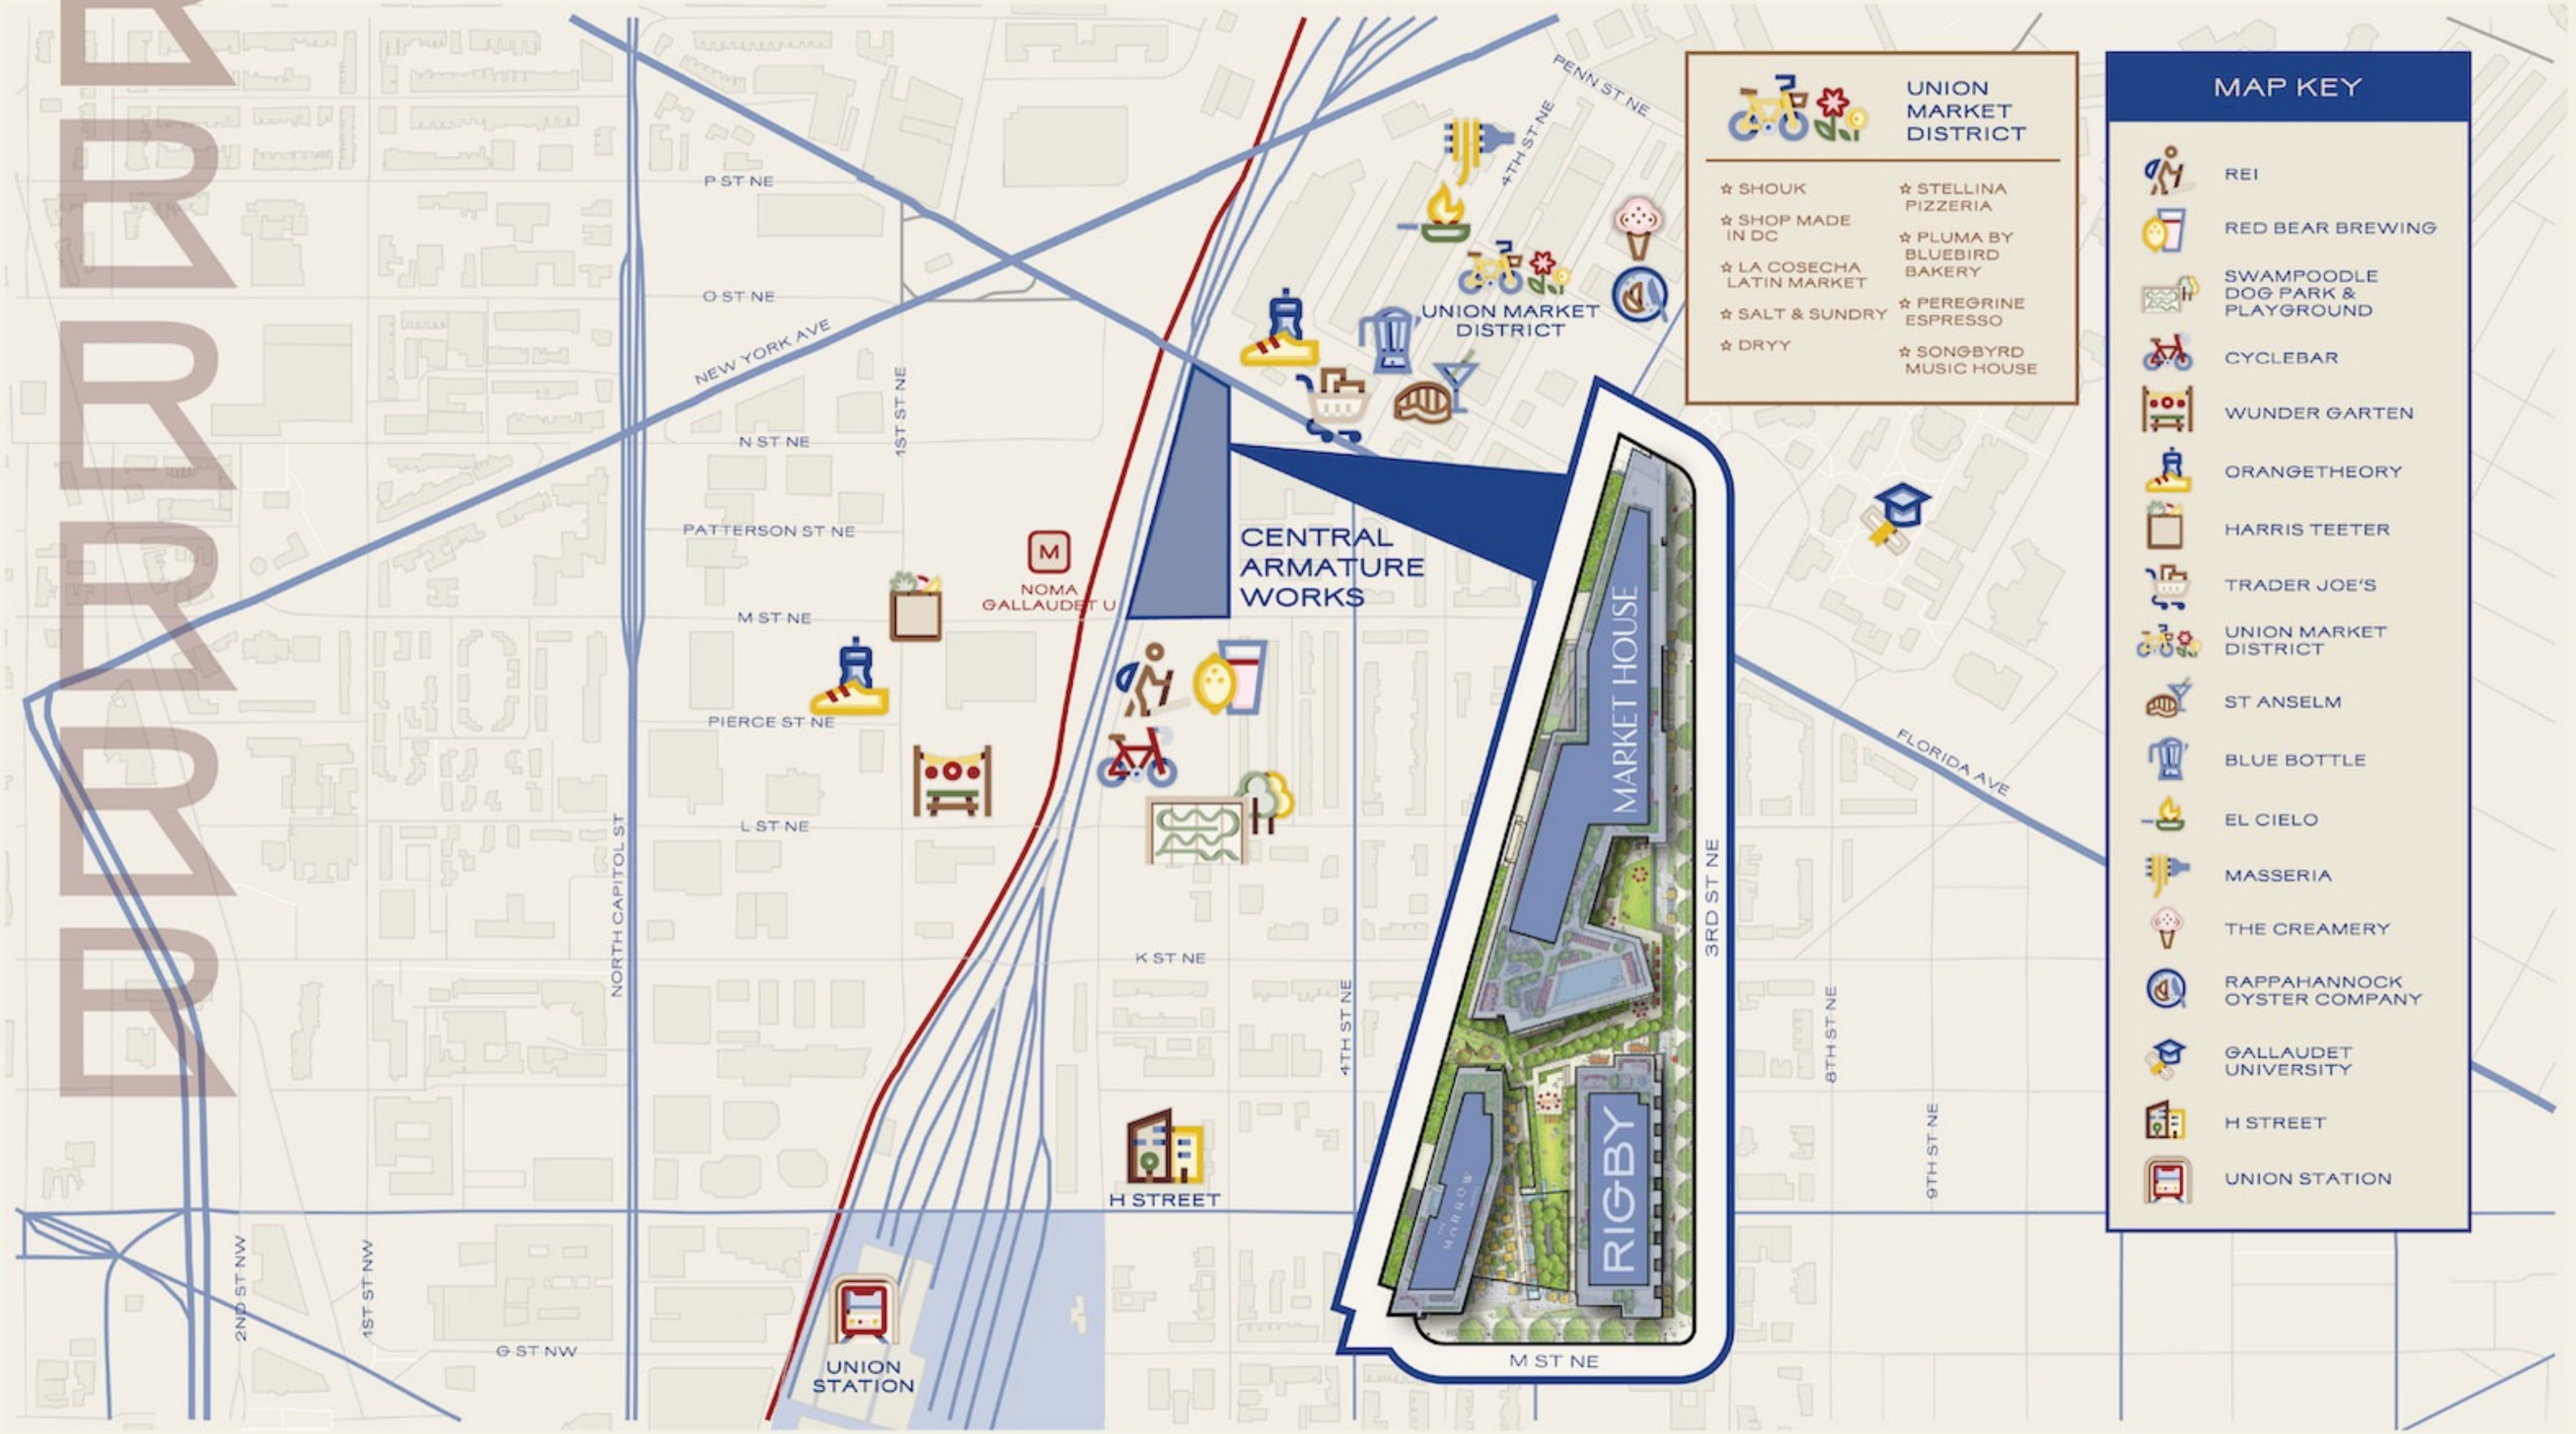

RRRRRR

UNION MARKET DISTRICT

- ★ SHOUK
- ★ SHOP MADE IN DC
- ★ LA COSECHA LATIN MARKET
- ★ SALT & SUNDRY
- ★ DRY
- ★ STELLINA PIZZERIA
- ★ PLUMA BY BLUEBIRD BAKERY
- ★ PEREGRINE ESPRESSO
- ★ SONGBYRD MUSIC HOUSE

MAP KEY

- REI
- RED BEAR BREWING
- SWAMPOODLE DOG PARK & PLAYGROUND
- CYCLEBAR
- WUNDER GARTEN
- ORANGETHEORY
- HARRIS TEETER
- TRADER JOE'S
- UNION MARKET DISTRICT
- ST ANSELM
- BLUE BOTTLE
- EL CIELO
- MASSERIA
- THE CREAMERY
- RAPPAHANNOCK OYSTER COMPANY
- GALLAUDET UNIVERSITY
- H STREET
- UNION STATION