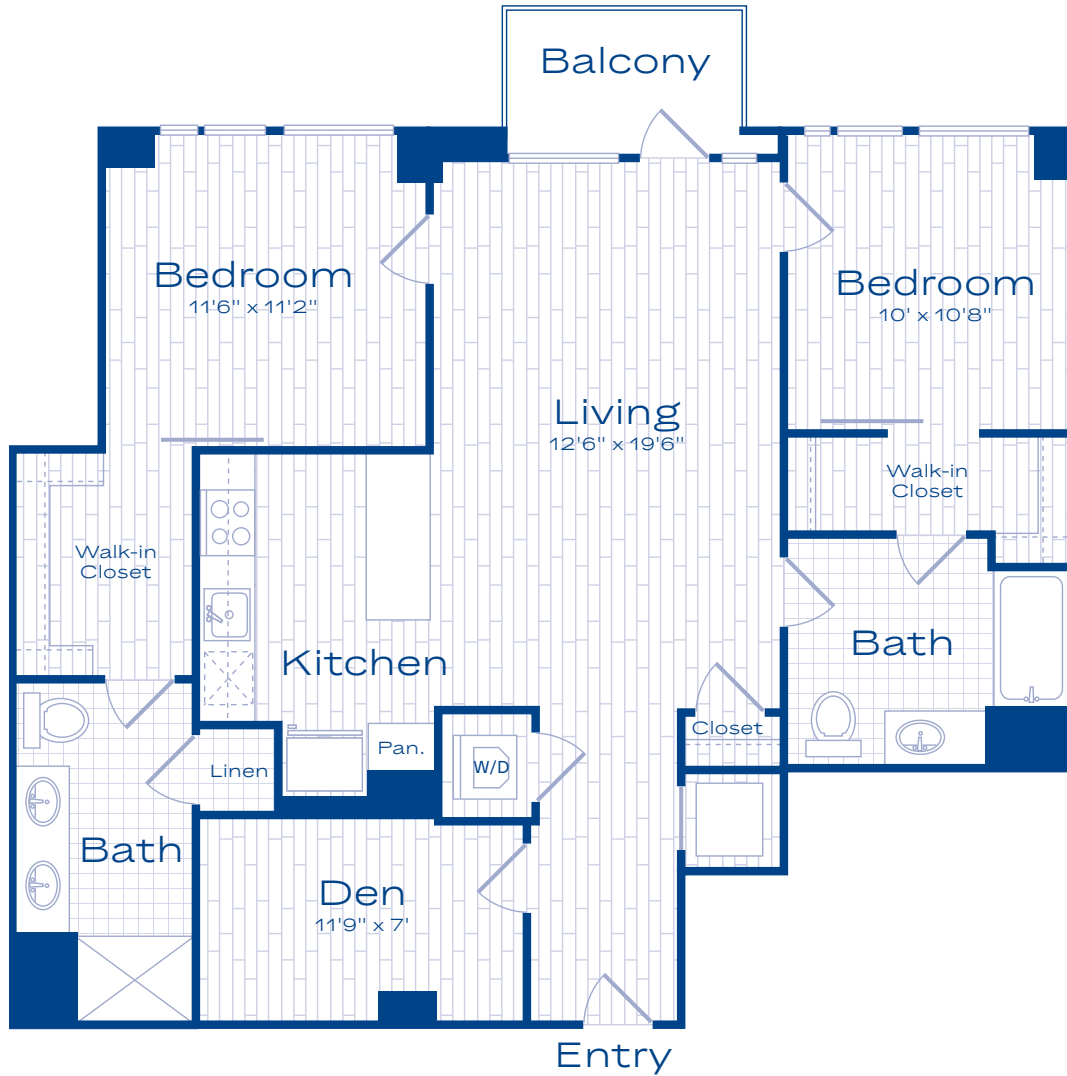

B3D

2 BED / 2 BATH

1108

SQ. FT.

RIGBY

1220 3rd Street North East | Washington, DC 20002

www.rigbydc.com

Floor plans are artist's rendering. All dimensions are approximate. Actual product and specifications may vary in dimension or detail. Not all features are available in every apartment. Prices and availability are subject to change. Please see a representative for details.