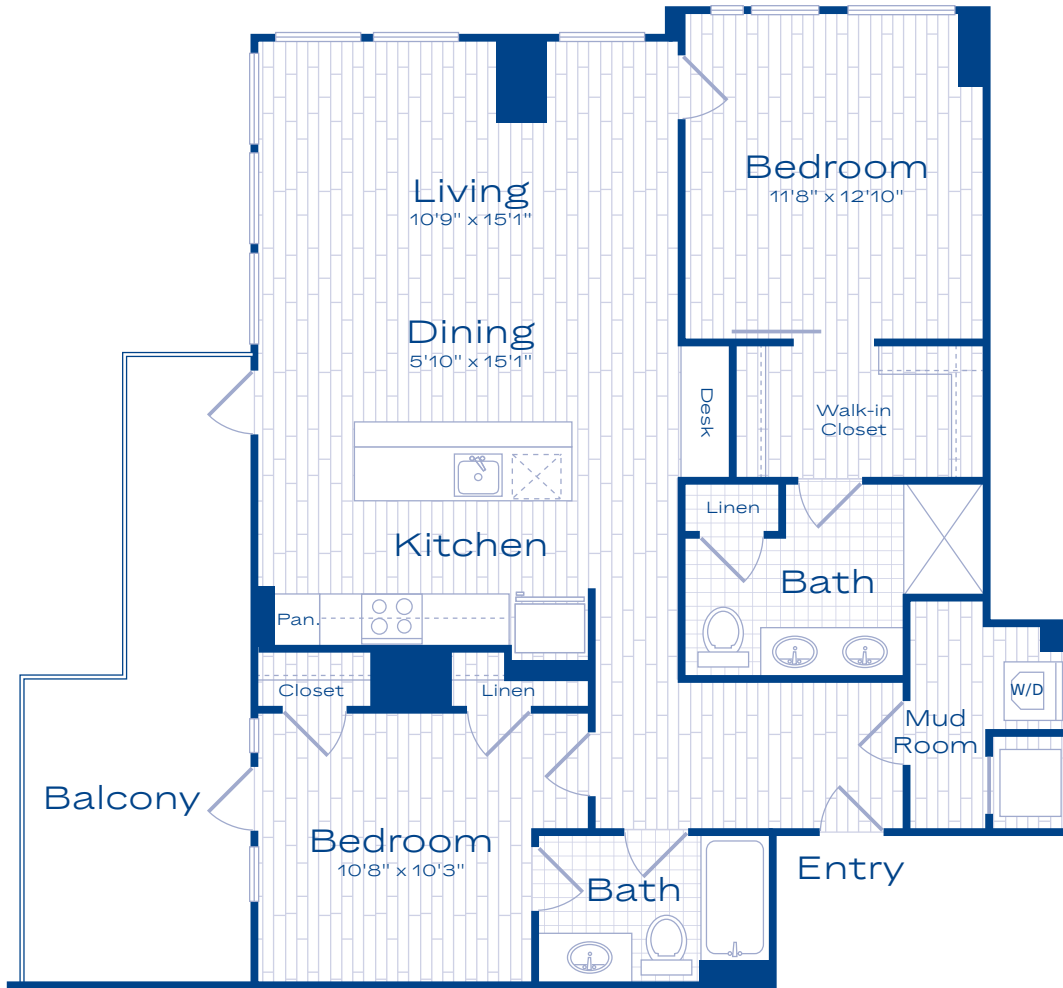

B3

2 BED / 2 BATH

1116

SQ. FT.

RIGBY

1220 3rd Street North East | Washington, DC 20002

www.rigbydc.com

Floor plans are artist's rendering. All dimensions are approximate. Actual product and specifications may vary in dimension or detail. Not all features are available in every apartment. Prices and availability are subject to change. Please see a representative for details.