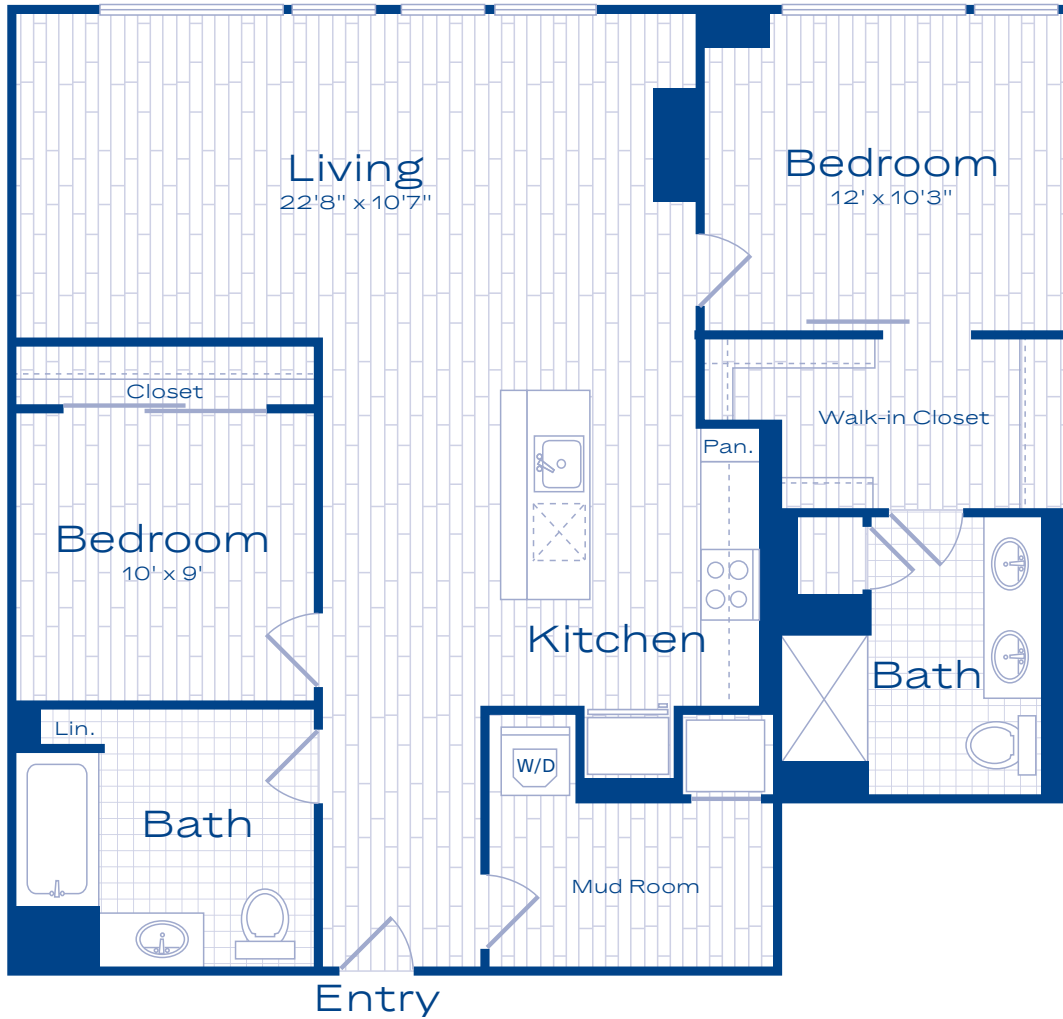

B2

2 BED / 2 BATH

1113

SQ. FT.

RIGBY

1220 3rd Street North East | Washington, DC 20002

www.rigbydc.com

Floor plans are artist's rendering. All dimensions are approximate. Actual product and specifications may vary in dimension or detail. Not all features are available in every apartment. Prices and availability are subject to change. Please see a representative for details.