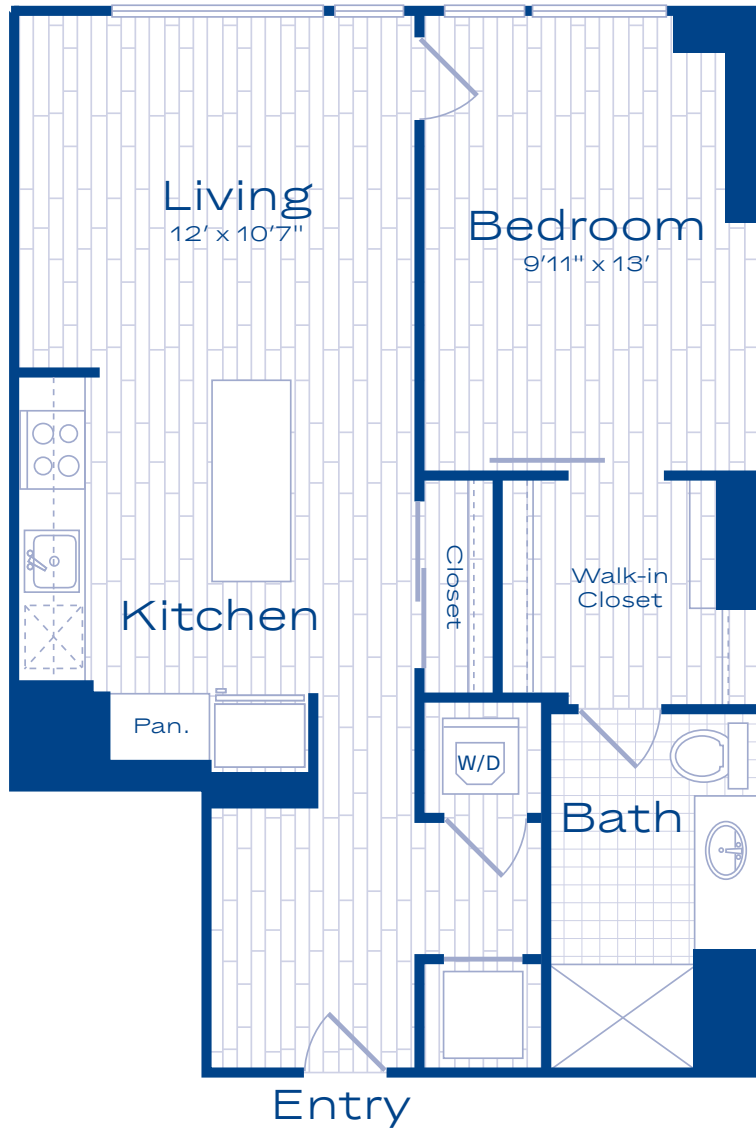

A5

1 BED / 1 BATH

694

SQ. FT.

RIGBY

1220 3rd Street North East | Washington, DC 20002

www.rigbydc.com

Floor plans are artist's rendering. All dimensions are approximate. Actual product and specifications may vary in dimension or detail. Not all features are available in every apartment. Prices and availability are subject to change. Please see a representative for details.