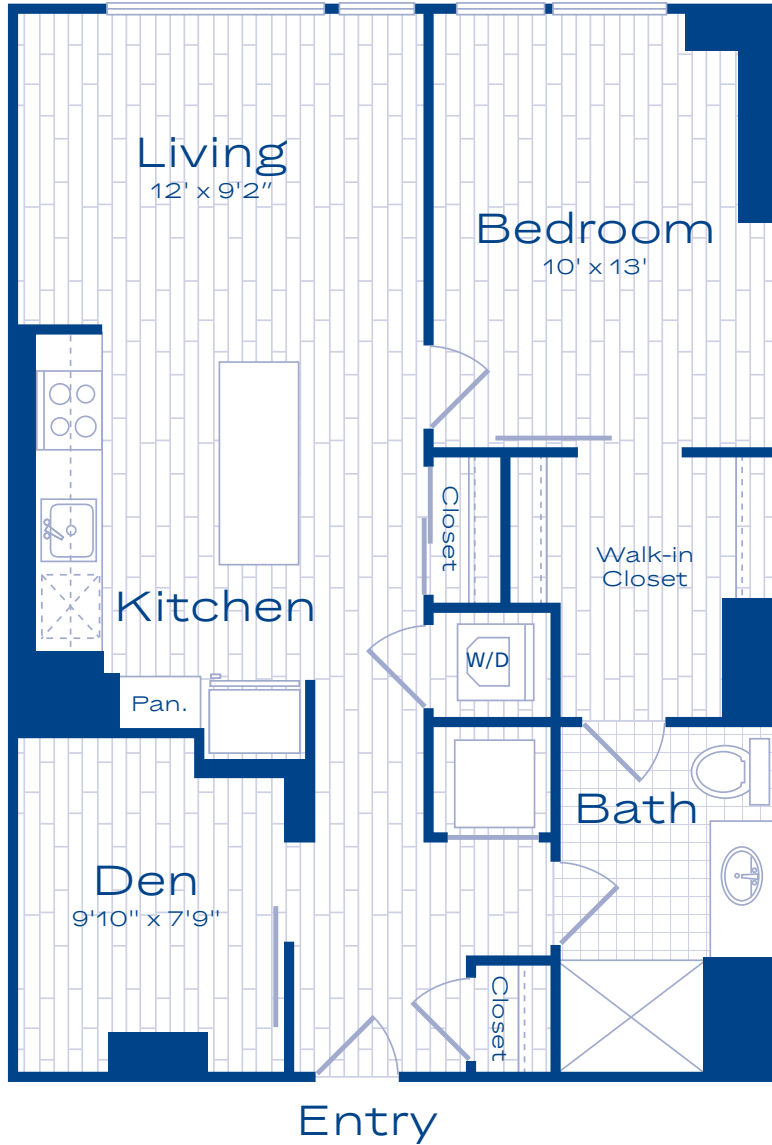

A4D

1 BED / 1 BATH

759

SQ. FT.

RIGBY

1220 3rd Street North East | Washington, DC 20002

www.rigbydc.com

Floor plans are artist's rendering. All dimensions are approximate. Actual product and specifications may vary in dimension or detail. Not all features are available in every apartment. Prices and availability are subject to change. Please see a representative for details.