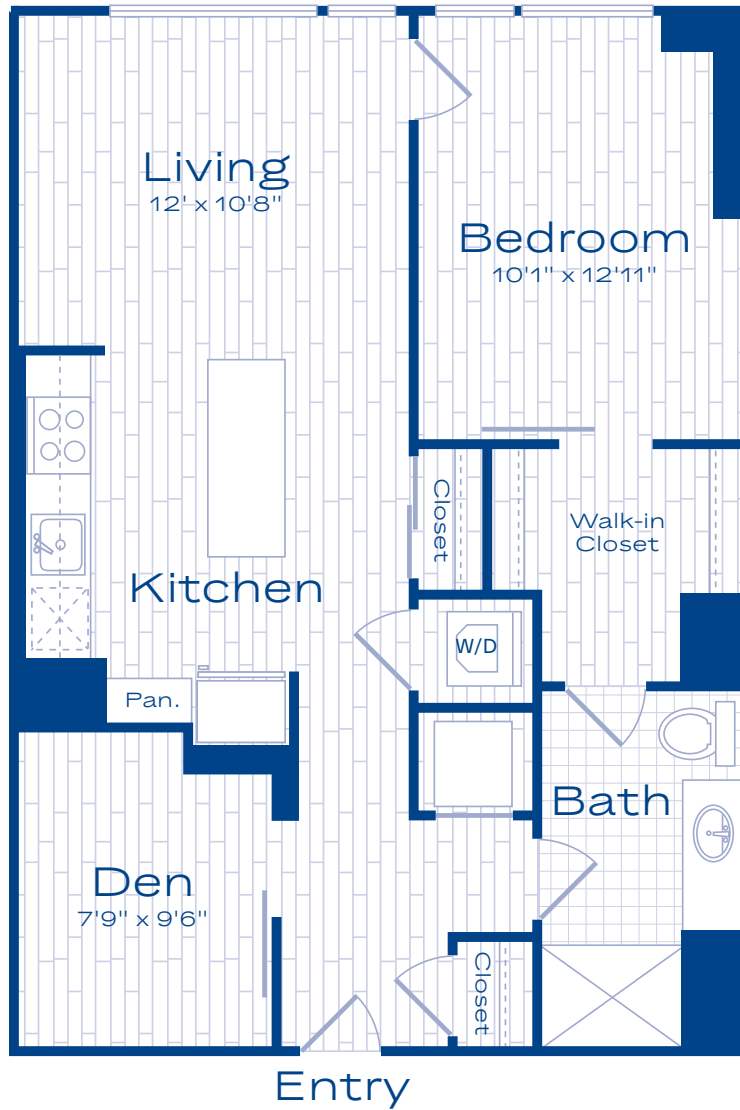

A2D

1 BED / 1 BATH

759

SQ. FT.

RIGBY

1220 3rd Street North East | Washington, DC 20002

www.rigbydc.com

Floor plans are artist's rendering. All dimensions are approximate. Actual product and specifications may vary in dimension or detail. Not all features are available in every apartment. Prices and availability are subject to change. Please see a representative for details.