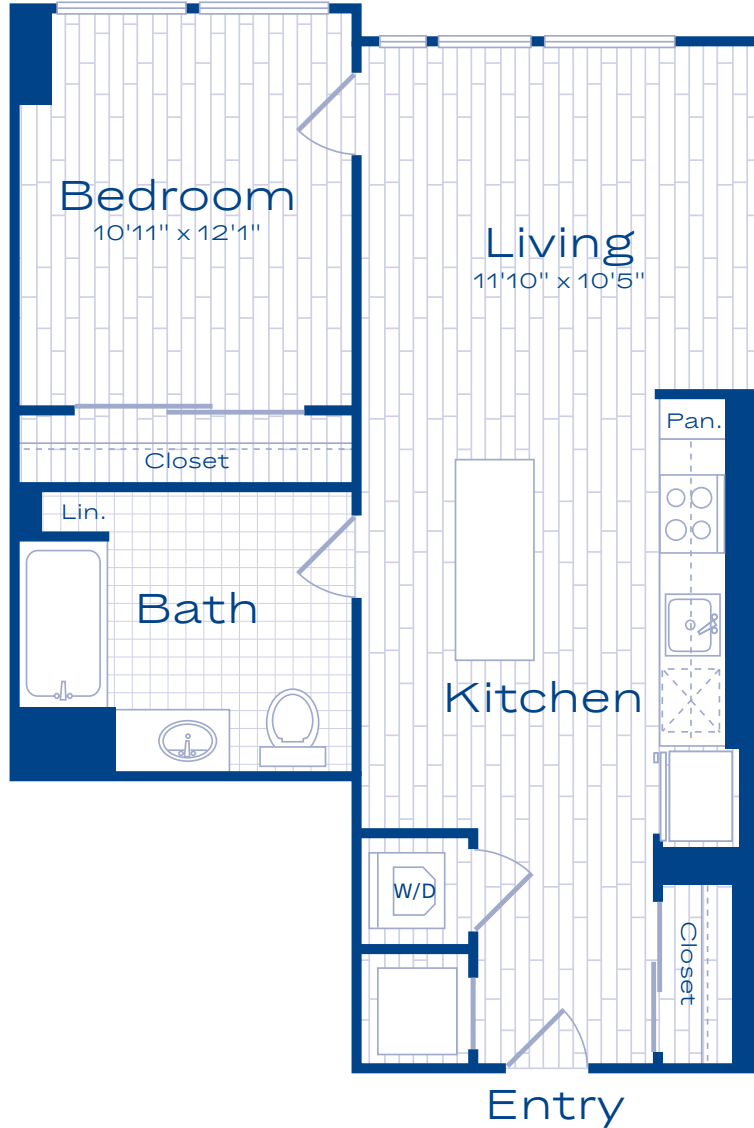

A15

1 BED / 1 BATH

648

SQ. FT.

RIGBY

1220 3rd Street North East | Washington, DC 20002

www.rigbydc.com

Floor plans are artist's rendering. All dimensions are approximate. Actual product and specifications may vary in dimension or detail. Not all features are available in every apartment. Prices and availability are subject to change. Please see a representative for details.