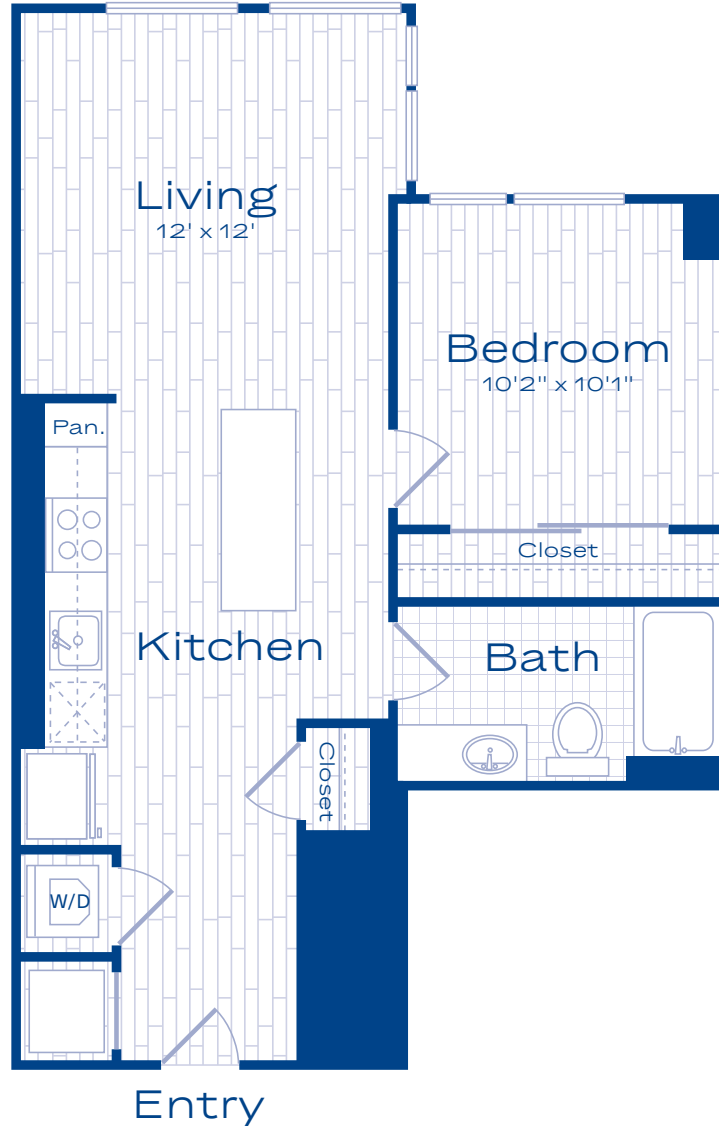

# A13

1 BED / 1 BATH

# 629

SQ. FT.

# RIGBY

1220 3rd Street North East | Washington, DC 20002

[www.rigbydc.com](http://www.rigbydc.com)

*Floor plans are artist's rendering. All dimensions are approximate. Actual product and specifications may vary in dimension or detail. Not all features are available in every apartment. Prices and availability are subject to change. Please see a representative for details.*