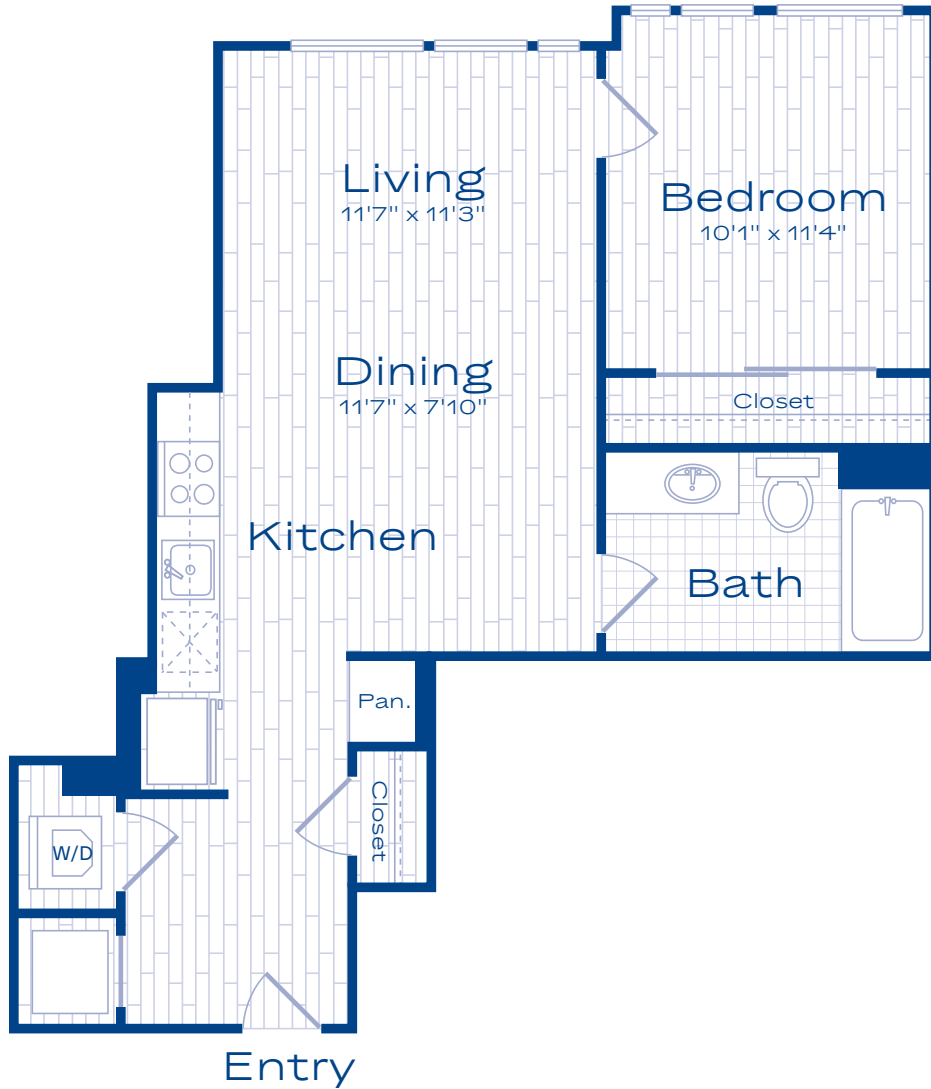

# A12

1 BED / 1 BATH

# 640

SQ. FT.

<b>RIGBY</b>	1220 3rd Street North East   Washington, DC 20002
	<a href="http://www.rigbydc.com">www.rigbydc.com</a>

*Floor plans are artist's rendering. All dimensions are approximate. Actual product and specifications may vary in dimension or detail. Not all features are available in every apartment. Prices and availability are subject to change. Please see a representative for details.*