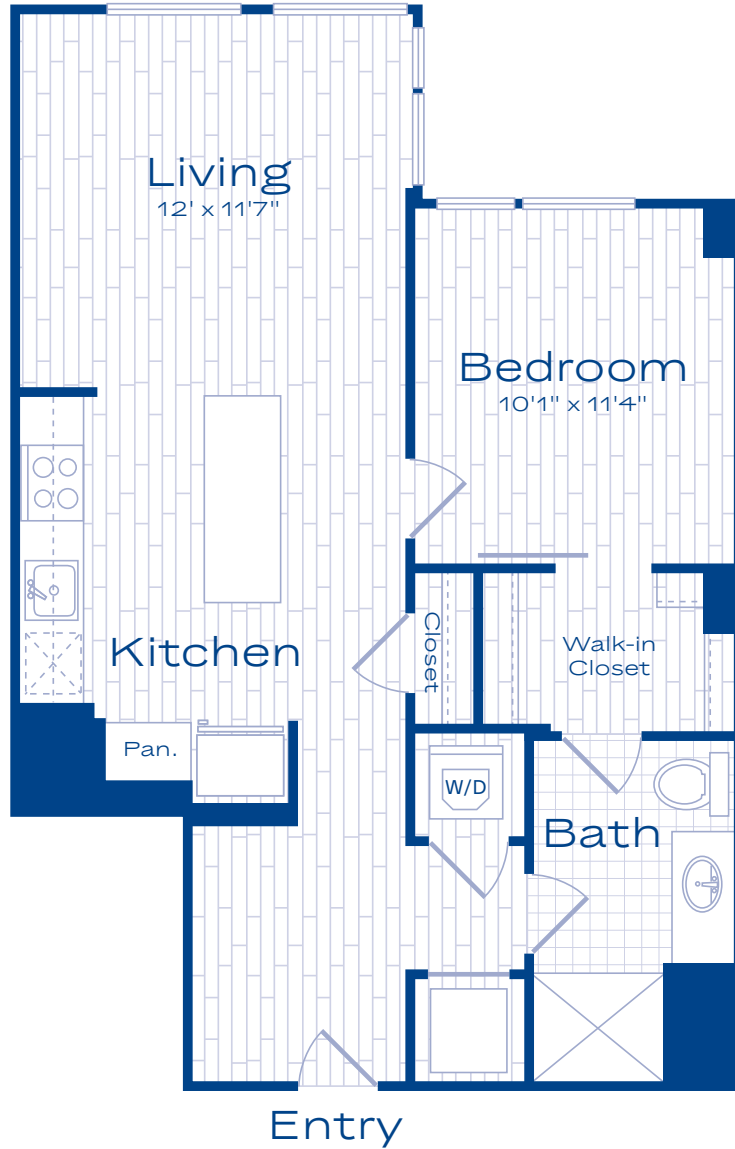

A11

1 BED / 1 BATH

680

SQ. FT.

RIGBY

1220 3rd Street North East | Washington, DC 20002

www.rigbydc.com

Floor plans are artist's rendering. All dimensions are approximate. Actual product and specifications may vary in dimension or detail. Not all features are available in every apartment. Prices and availability are subject to change. Please see a representative for details.